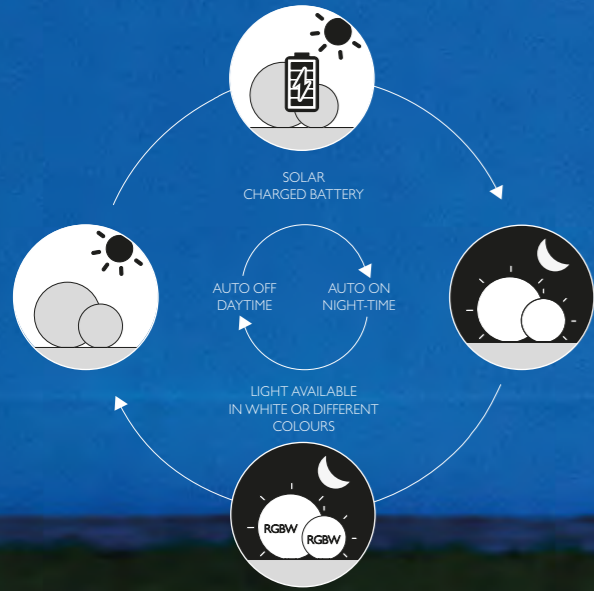

COLOURMOON 30/45

Auto ON, Auto OFF and Auto solar charged!

COLOURMOON 30/45

Selected by Villa Tosca Design
More Information on page 38

— 45 cm — — 30 cm —